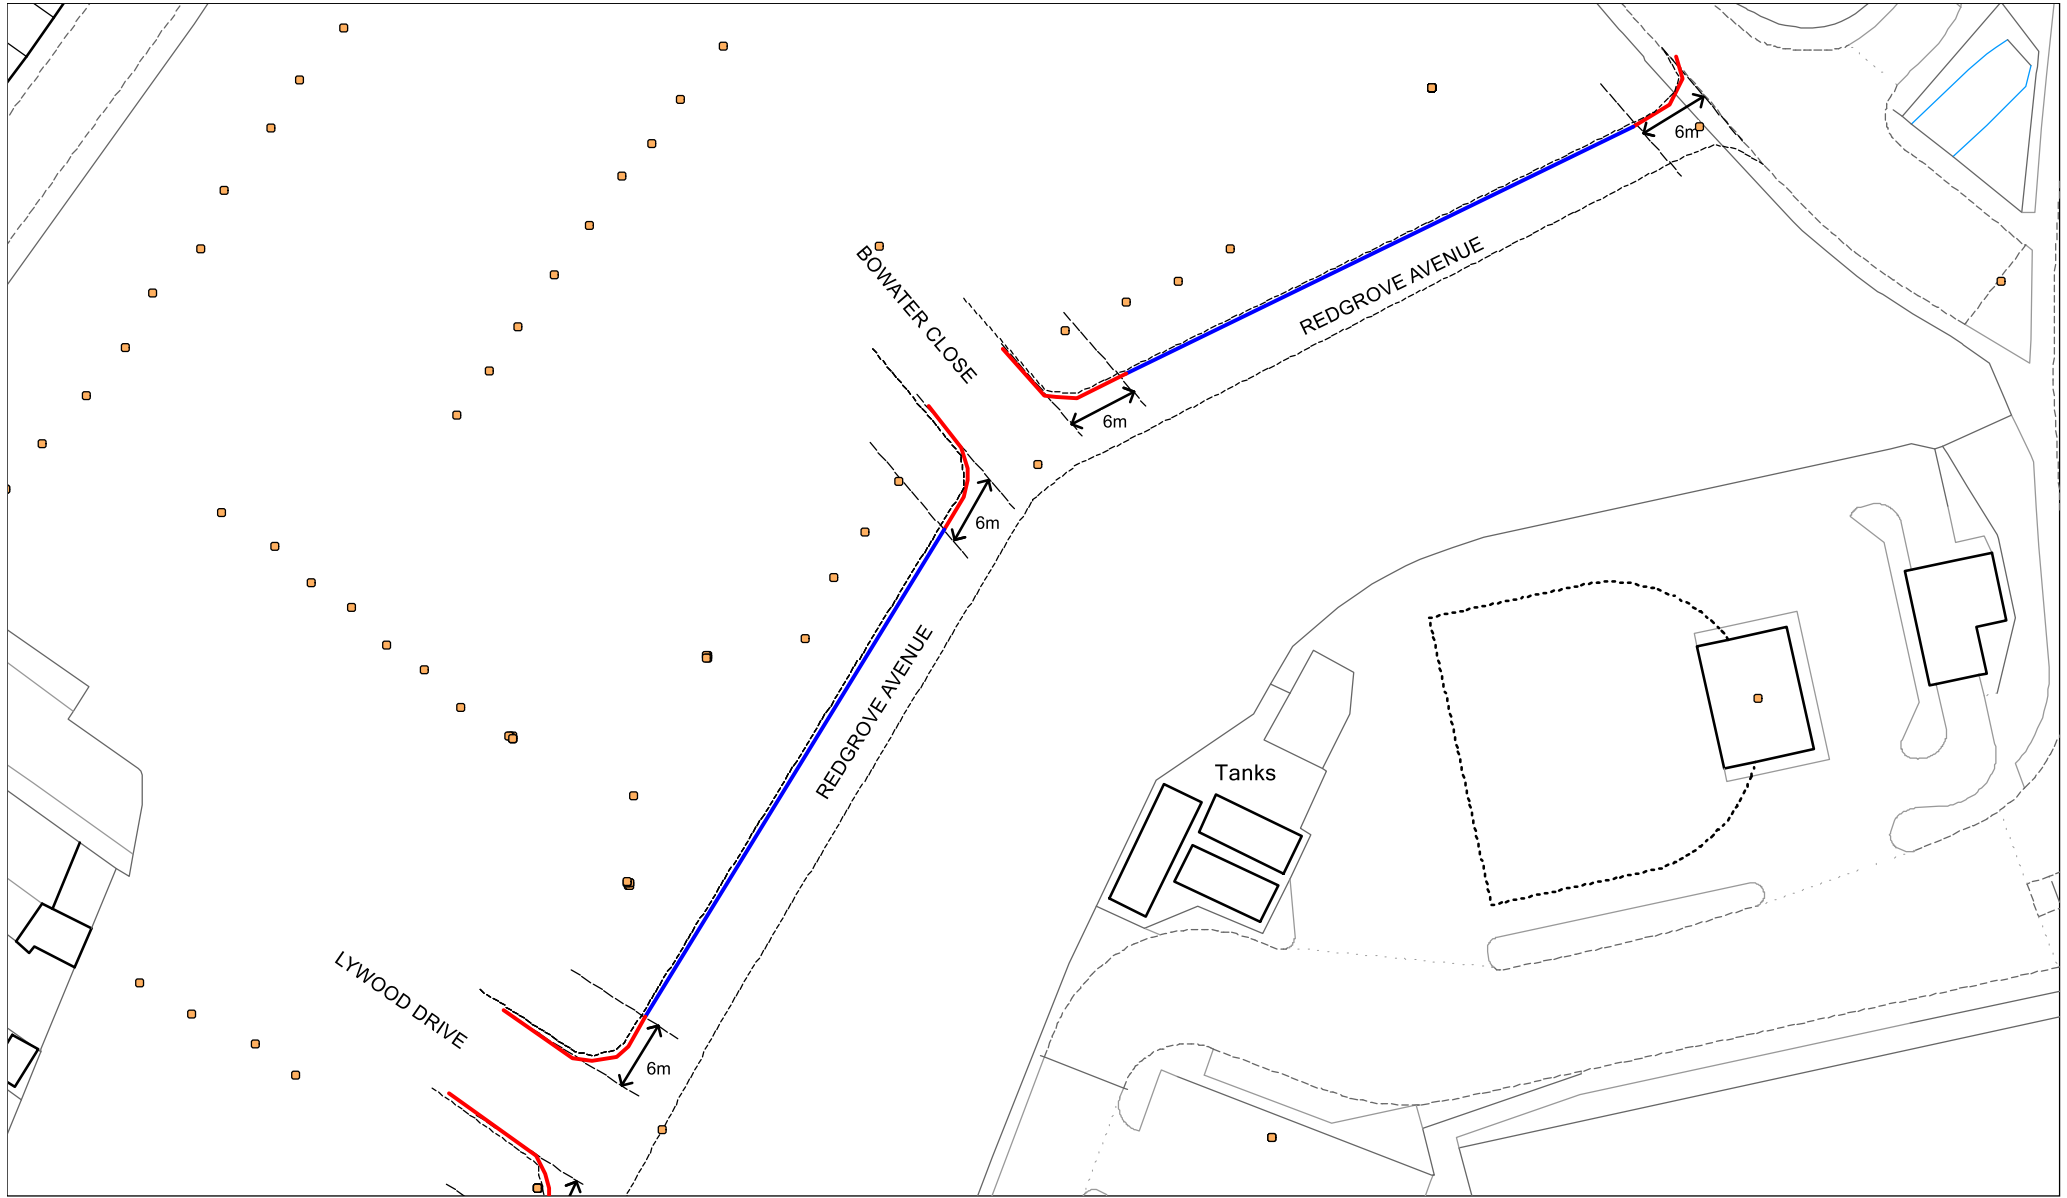

Proposed Double & Single Yellow Lines – Redgrove Avenue Area, Sittingbourne – Area Plan

Red : Proposed Double Yellow Lines. Blue : Proposed Single Yellow Lines (10am-11am Monday-Friday)

Redgrove Avenue/Bowater Close/Lywood Drive, Sittingbourne

Red : Proposed Double Yellow Lines.

Blue : Proposed Single Yellow Lines (10am-11am Monday-Friday)

Redgrove Avenue/Haddon Close/Jubilee Street, Sittingbourne

Red : Proposed Double Yellow Lines.

Blue : Proposed Single Yellow Lines (10am-11am Monday-Friday)